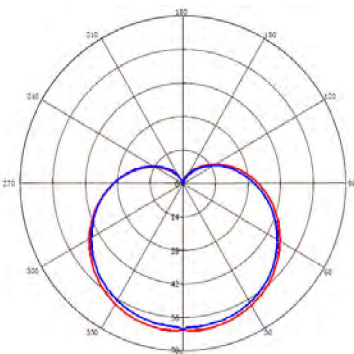

LED BULB

Product&Family Code: 001 084 0009

HOROSCOPE-9

Technical Drawing

Photometric Diagram

Technical Data	
Voltage (V)	100-240V
Product Wattage (W)	9
Equivalence with incandescent lamp	73
Colour Render Index (Ra)	>Ra80
Colour Temperature (K)	CCT+RGB
Materials	Aluminium Housing with PMMA Diffuser
Protection Class	-
Dimmable	Yes
EEI	A F
Warm-up time up to 60 % of the full light output	Instant Full Light
Luminous Flux (lm)	800
Luminous Efficacy (lm/W)	88.8
Rated Life (hrs) ⌚	25,000
IP Rating	-
Power Factor	>0.5
Beam Angle ☆	160°
Starting Time	<0.5
Number of ON-OFF cycling	x12,500