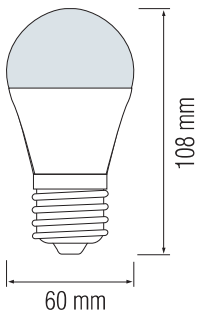

LED BULB

Product&Family Code: 001 084 0009

HOROSCOPE-9

Technical Drawing

Photometric Diagram

Technical Data	
Voltage (V)	100-240V
Product Wattage (W)	9
Equivalence with incandescent lamp	73
Colour Render Index (Ra)	>Ra80
Colour Temperature (K)	CCT+RGB
Materials	Aluminium Housing with PMMA Diffuser
Protection Class	-
Dimmable	Yes
EEI	A F
Warm-up time up to 60 % of the full light output	Instant Full Light
Luminous Flux (lm)	800
Luminous Efficacy (lm/W)	88.8
Rated Life (hrs) ⌚	25,000
IP Rating	-
Power Factor	>0.5
Beam Angle ☆	160°
Starting Time	<0.5
Number of ON-OFF cycling	x12,500